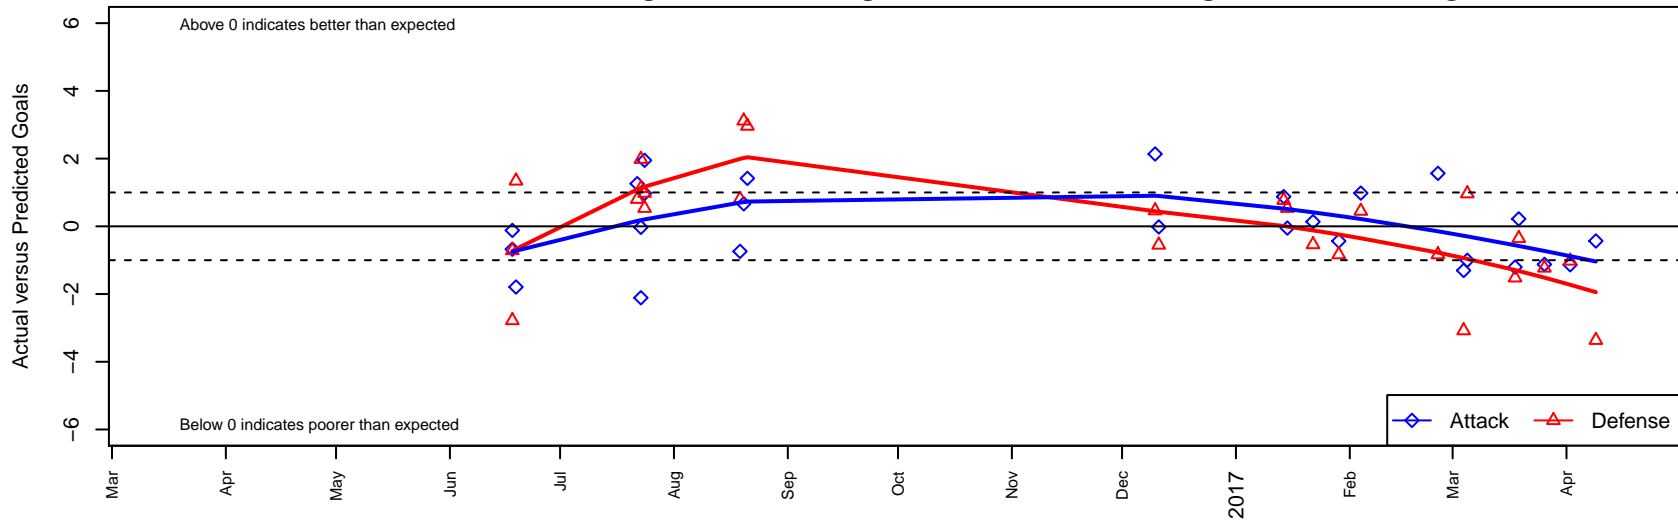

Snohomish United Red G01

Snohomish Youth SC
 Snohomish, WA
 G01 total strength=1244
 attack=6.27 defense=3.47
 spr league = Win RCL G01 Div 4

alt names used:

Venues played:
 2016 Snohomish United Invt GU16
 2016 Crossfire Select U16 Silver
 2016 Bigfoot Gold U16
 2016 Win RCL G01 Div 4
 2016 WYS Presidents Cup G01 Division 2

Snohomish United Red G01
 Dots are actual minus expected GF (blue circles) and GA (red triangles).
 Blue line is smoothed change in attack strength. Red is smoothed change in defense strength.

**attack and defense variance (black dot)
relative to other teams
and top 10 in region**

**attack and defense rating
relative to others at age
and all opponents in last 13 months**

**attack and defense rating
relative to others at age
and all opponents in last 13 months**

Performance relative to 13 month average

Performance relative to 13 month average

Distribution of opponents
 Red = Lose zone, Blue = Win zone, Green = Even
 Black line separates win/lose zones

lot. A=Neither has attack advantage, B=Opponent has both attack and defense advantage, C=Opponent has both attack and defense disadvantage, D=Both have