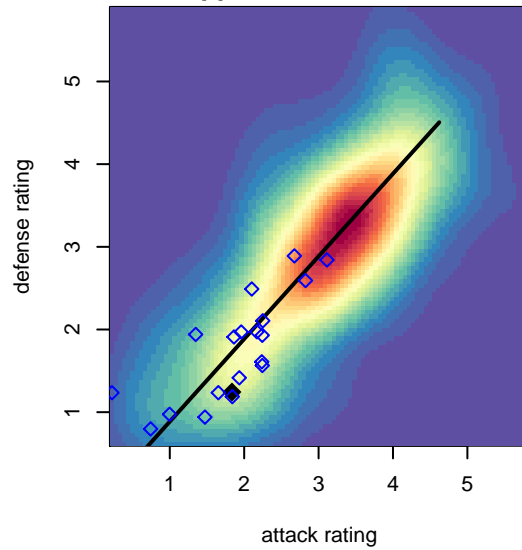

Snohomish United Red G01

Snohomish Youth SC
 Snohomish, WA
 G01 total strength=1244
 attack=6.27 defense=3.47
 spr league = Win RCL G01 Div 4

alt names used:

Venues played:
 2016 Snohomish United Invt GU16
 2016 Crossfire Select U16 Silver
 2016 Bigfoot Gold U16
 2016 Win RCL G01 Div 4
 2016 WYS Presidents Cup G01 Division 2

Snohomish United Red G01
 Dots are actual minus expected GF (blue circles) and GA (red triangles).
 Blue line is smoothed change in attack strength. Red is smoothed change in defense strength.

**attack and defense variance (black dot)
relative to other teams
and top 10 in region**

**attack and defense rating
relative to others at age
and all opponents in last 13 months**

**attack and defense rating
relative to others at age
and all opponents in last 13 months**

Performance relative to 13 month average

Performance relative to 13 month average

Distribution of opponents
 Red = Lose zone, Blue = Win zone, Green = Even
 Black line separates win/lose zones

lot. A=Neither has attack advantage, B=Opponent has both attack and defense advantage, C=Opponent has both attack and defense disadvantage, D=Both have