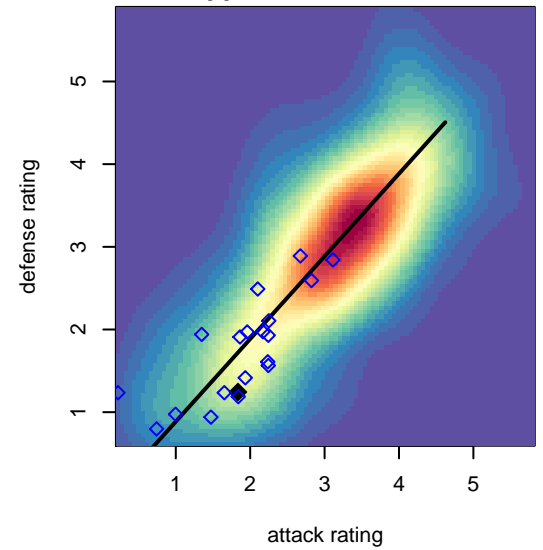

Snohomish United Red G01

Snohomish Youth SC
 Snohomish, WA
 G01 total strength=1244
 attack=6.27 defense=3.47
 spr league = Win RCL G01 Div 4

alt names used:

Venues played:
 2016 Snohomish United Invt GU16
 2016 Crossfire Select U16 Silver
 2016 Bigfoot Gold U16
 2016 Win RCL G01 Div 4
 2016 WYS Presidents Cup G01 Division 2

Snohomish United Red G01
 Dots are actual minus expected GF (blue circles) and GA (red triangles).
 Blue line is smoothed change in attack strength. Red is smoothed change in defense strength.

**attack and defense variance (black dot)
relative to other teams
and top 10 in region**

**attack and defense rating
relative to others at age
and all opponents in last 13 months**

**attack and defense rating
relative to others at age
and all opponents in last 13 months**

Performance relative to 13 month average

Performance relative to 13 month average

Distribution of opponents
 Red = Lose zone, Blue = Win zone, Green = Even
 Black line separates win/lose zones

lot. A=Neither has attack advantage, B=Opponent has both attack and defense advantage, C=Opponent has both attack and defense disadvantage, D=Both have